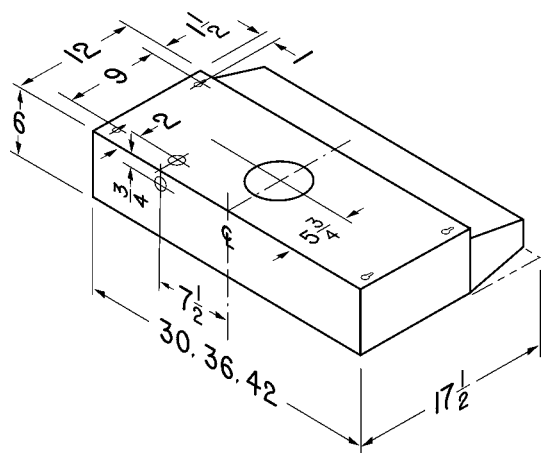

- Installs as 5" round (vertical) ducted only.
- Two-speed fan control.
- Accepts up to 75-watt bulb (bulb not included).
- Requires BP85 damper/adaptor (purchased separately).
- Washable aluminum filter.
- Mitered sides and hemmed bottom for safety and good looks.
- 5" round damper optional.

Range Hood Specifications				Accessory
WIDTH	WHITE MONOCHROMATIC	BISQUE/BISCUIT	ALMOND	DAMPER/ADAPTER
30"	523001	523002	523008	BP85
36"	523601	—	—	BP85
42"	524201	—	—	BP85

VOLTS	AMPS	SONES	CFM	DUCT
120	2	8.0	100	5" RD